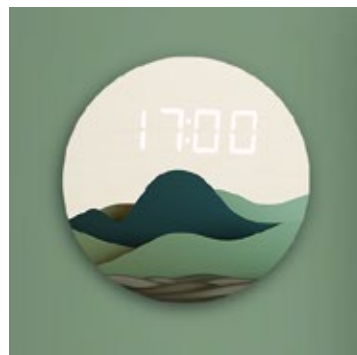

WOODEN PATTERN WALL CLOCK