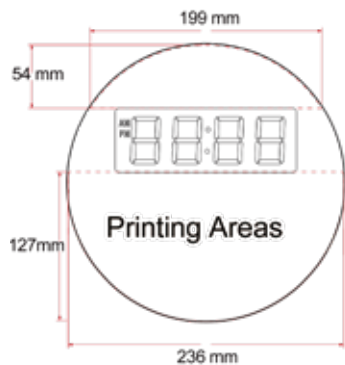

WOODEN PATTERN WALL CLOCK