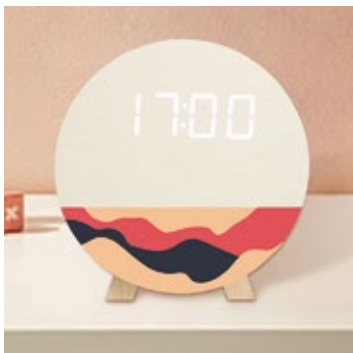

WOODEN PATTERN WALL CLOCK